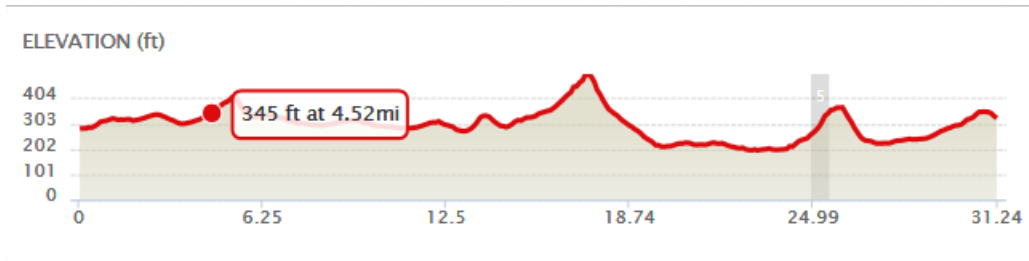

Asti Tour De Vine 50 K

DISTANCE
31.17 miles
BIKE RIDE
CLIMB
751.31 ft

START ELEVATION	MAX ELEVATION	GAIN	CLIMBS ON ROUTE
282 FT	587.0 FT	751.0 FT	 1