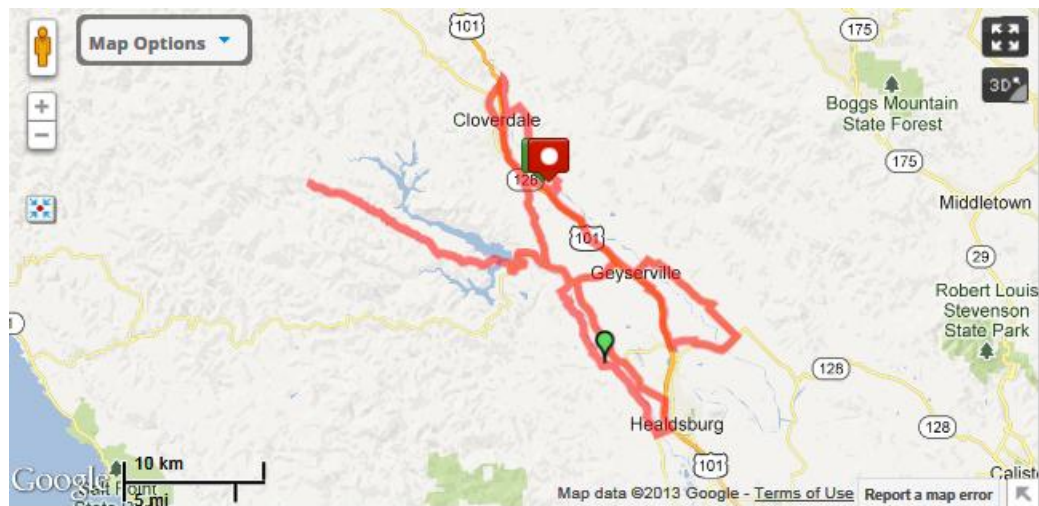

Asti Tour De Vine 100 Mile

DISTANCE
100.2 miles
BIKE RIDE
CLIMB
3,677.82 ft

START ELEVATION	MAX ELEVATION	GAIN
285 FT	2044.0 FT	3678.0 FT