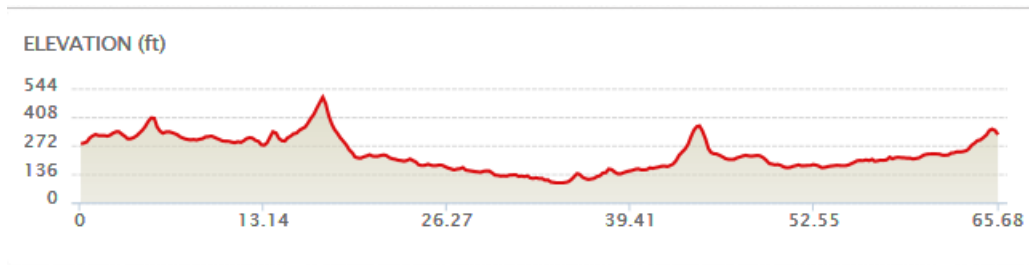

Asti Tour De Vine 100 K

DISTANCE
65.57 miles
BIKE RIDE
CLIMB
1,276.25 ft

START ELEVATION	MAX ELEVATION	GAIN
280 FT	607.0 FT	1276.0 FT