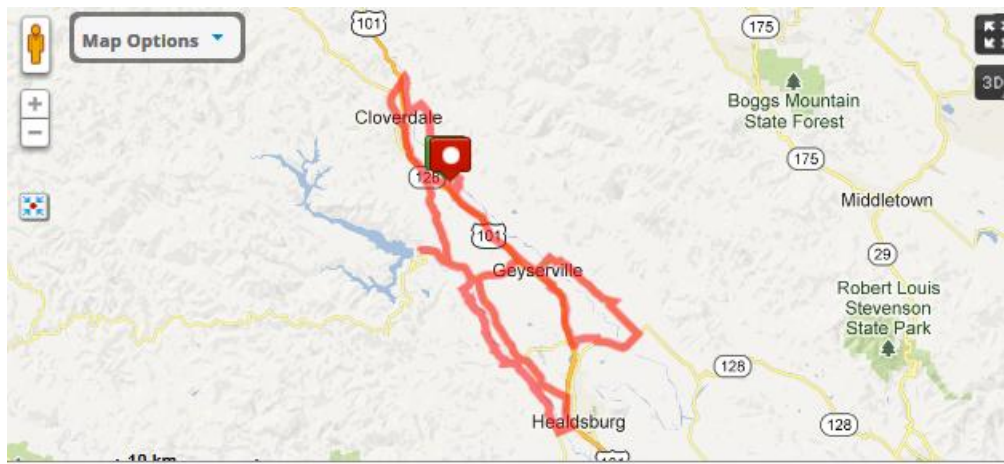

Asti Tour De Vine 100 K

DISTANCE
65.57 miles
BIKE RIDE
CLIMB
1,276.25 ft

START ELEVATION	MAX ELEVATION	GAIN
280 FT	607.0 FT	1276.0 FT