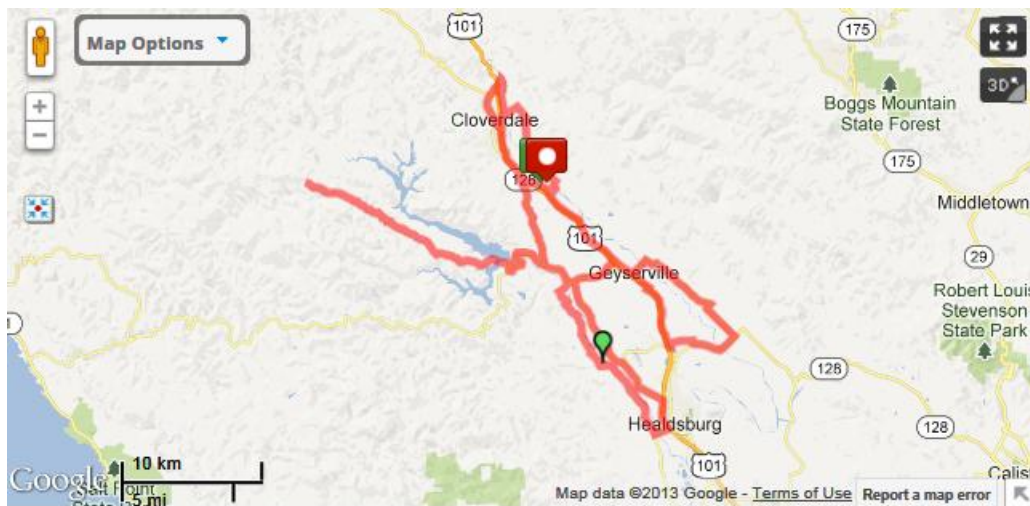

# Asti Tour De Vine 100 Mile

DISTANCE
<b>100.2</b> miles
BIKE RIDE
CLIMB
<b>3,677.82 ft</b>

START ELEVATION	MAX ELEVATION	GAIN
<b>285 FT</b>	<b>2044.0 FT</b>	<b>3678.0 FT</b>