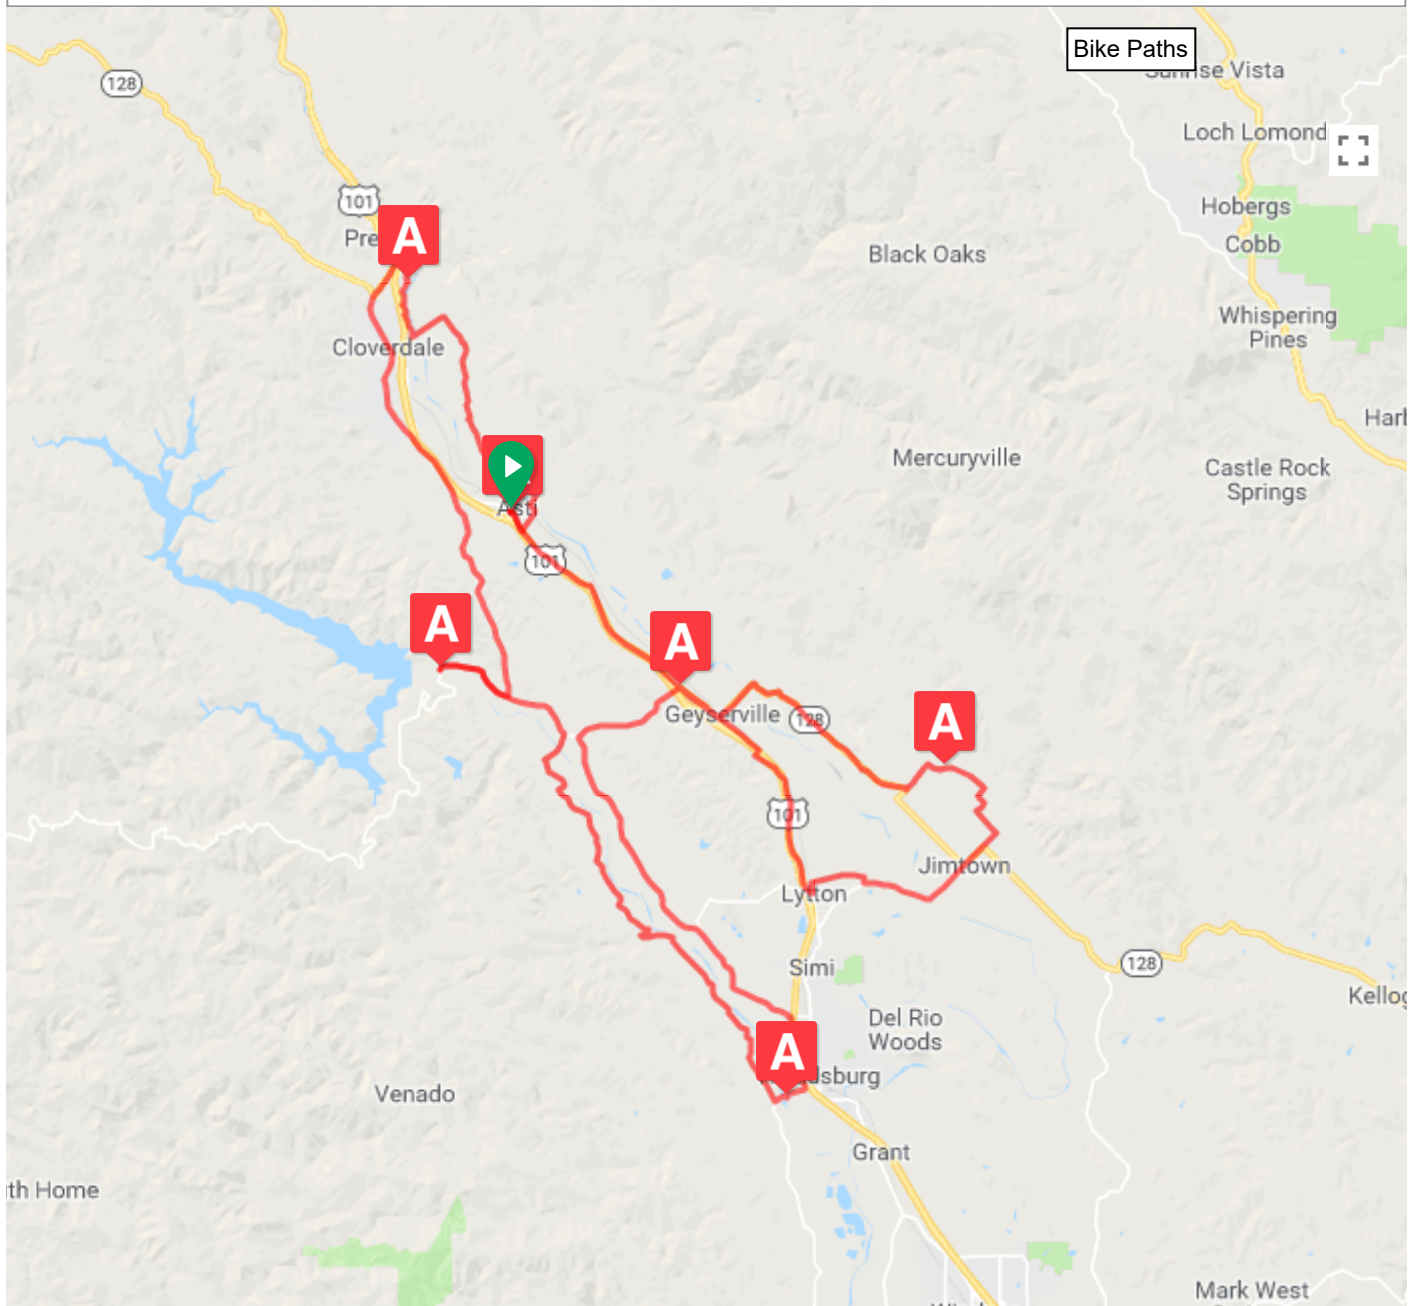

ATDV 100K

64.8 mi, +2210 /-2213 ft

Google

Map ©Report a map error

Ride With GPS · <https://ridewithgps.com>