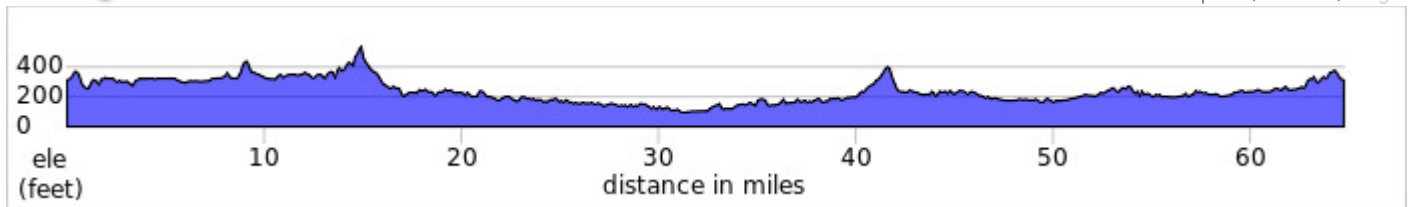

ATDV 100K

64.8 mi, +2210 /-2213 ft

Google

Map ©Report a map error

Ride With GPS · <https://ridewithgps.com>